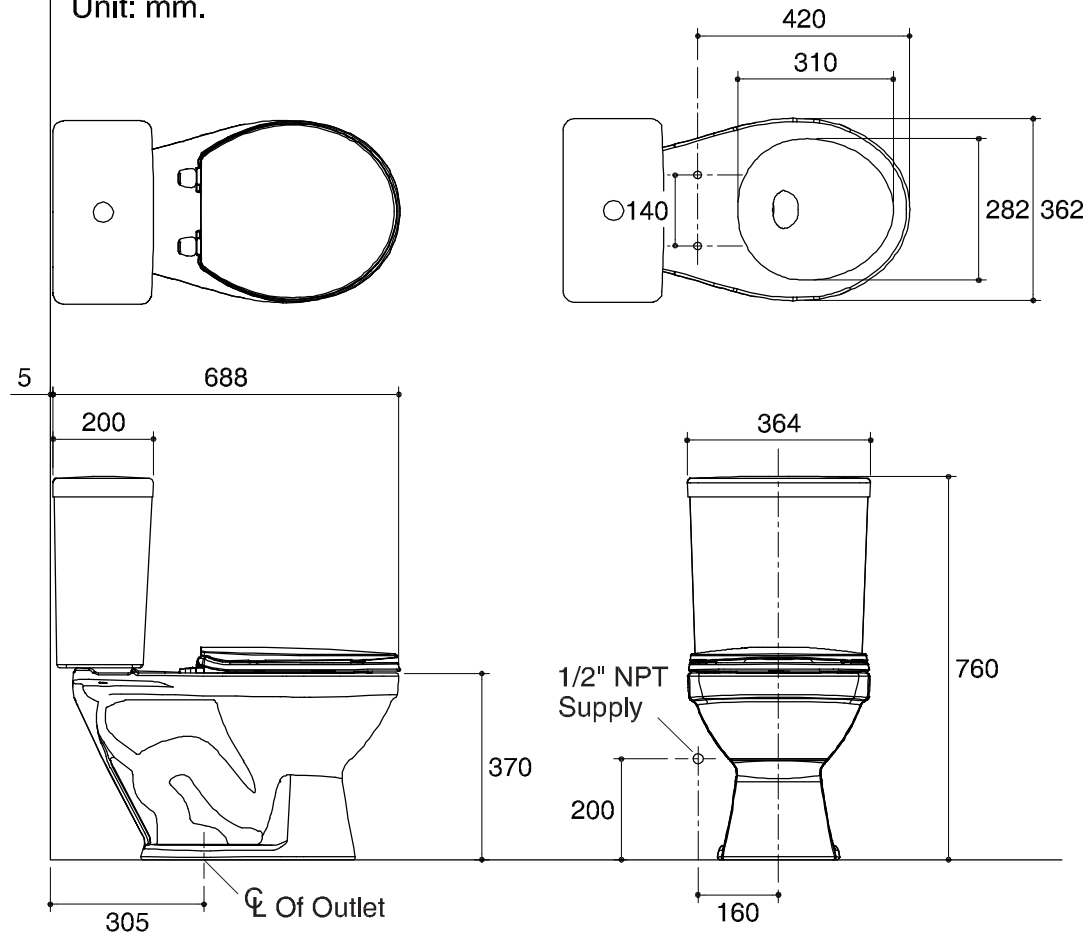

Dimensions are approximate.

Unit: mm.

SKU	K-99292X-WK
Name	KUBE
Description	2PC TOILET

KARAT

* The recommended dimension for installation can be adjusted according to user preferences and layout.